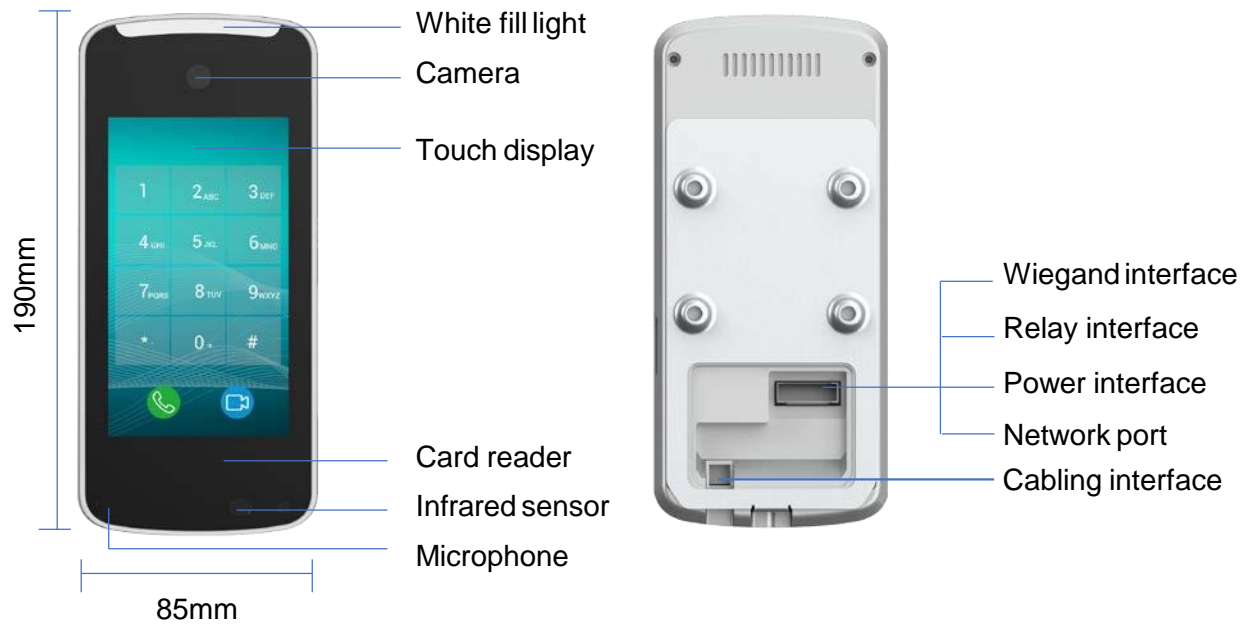

Door phone: TPS465B

MTM | TPS465B

Low cost model for smart video intercom

- ✓ 5-inch IPS screen, 1280 x 720
- ✓ Android 5.1 OS
- ✓ RGB camera, 5MP, 1920 x 1080
- ✓ RGB LED for filling light
- ✓ Rich interfaces, RS485, Wiegand, Relay, HDMI, USB, etc
- ✓ Support IP55
- ✓ NFC, IC, ID card reader
- ✓ Free SDK for integrating with your system/application